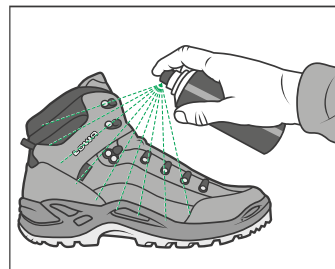

DYNA^{EVA}

ACCESSORIES

The right care routine

1 Remove the insoles and laces

2 Clean with lukewarm water, shoe cleaner and a soft brush

3 Use waterproofing spray

4 Wax

5 Work it into the surface with a brush