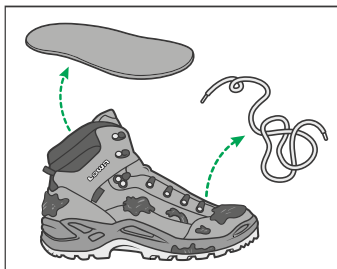

The right care routine

1 Remove the insoles and laces