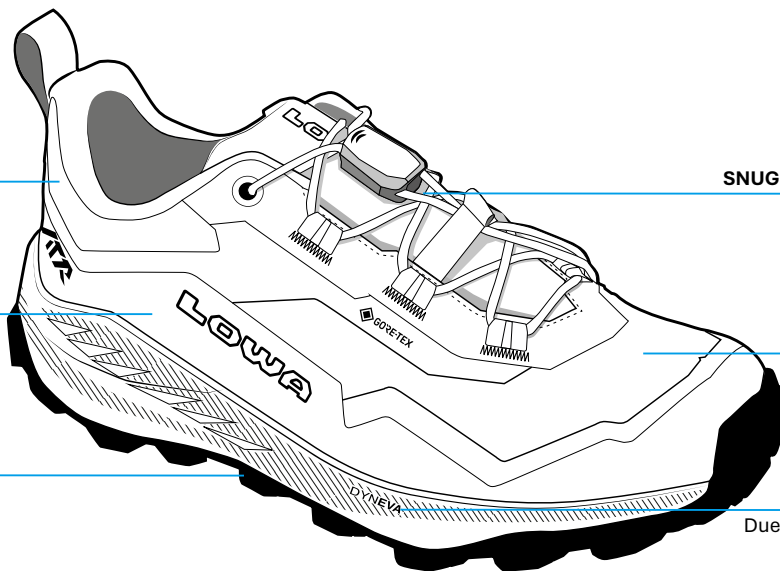

TRAILUX GTX LO JR

SS26 | KIDS

WATERPROOF & BREATHABLE

Thanks to GORE-TEX lining

ALLROUND DURABILITY

Thanks to a durable PU foil

RELIABLE GRIP FOR EXCITING ADVENTURES

With grippy LOWA rubber outsole for fast and agile movements on any terrain

SNUG FIT & CONVENIENT ADJUSTABILITY

Thanks to a practical speed lacing system

ROBUST UPPER

Thanks to an abrasion resistant ripstop

COMFORTABLE & CUSHIONING

Due to light & flexible DYNAEVA® midsole