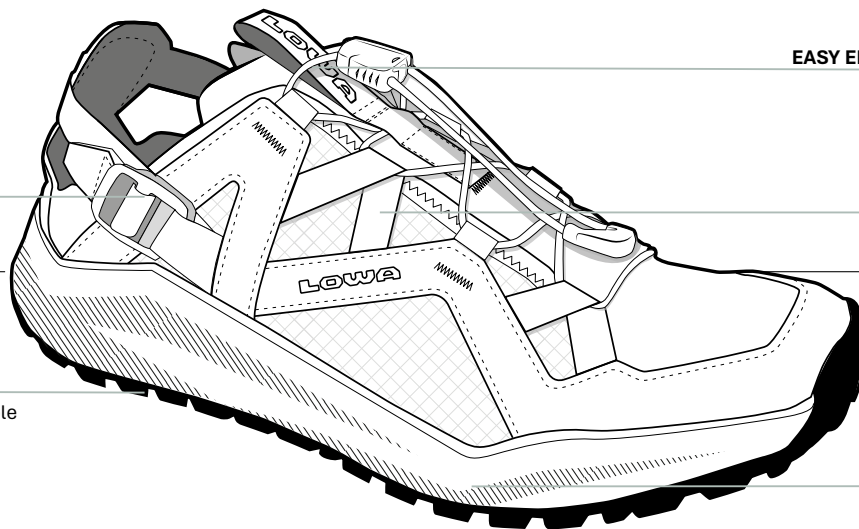

KALOYA VENT Ws

SS26 | TRAVEL & WALKING

CONVENIENT PACKABILITY

Thanks to foldable heel

RELIABLE TRACTION ON EVERYDAY SURFACES

With grippy LOWA rubber outsole

EASY ENTRY & PRACTICAL HANDLING

Due to convenient speed lacing system

IDEAL FOOT CLIMATE

Thanks to the breathable, quickly drying upper made from open mesh

GOOD CUSHIONING FOR ALL-DAY COMFORT

Thanks to lightweight & flexible DYNAEVA® sugar cane midsole